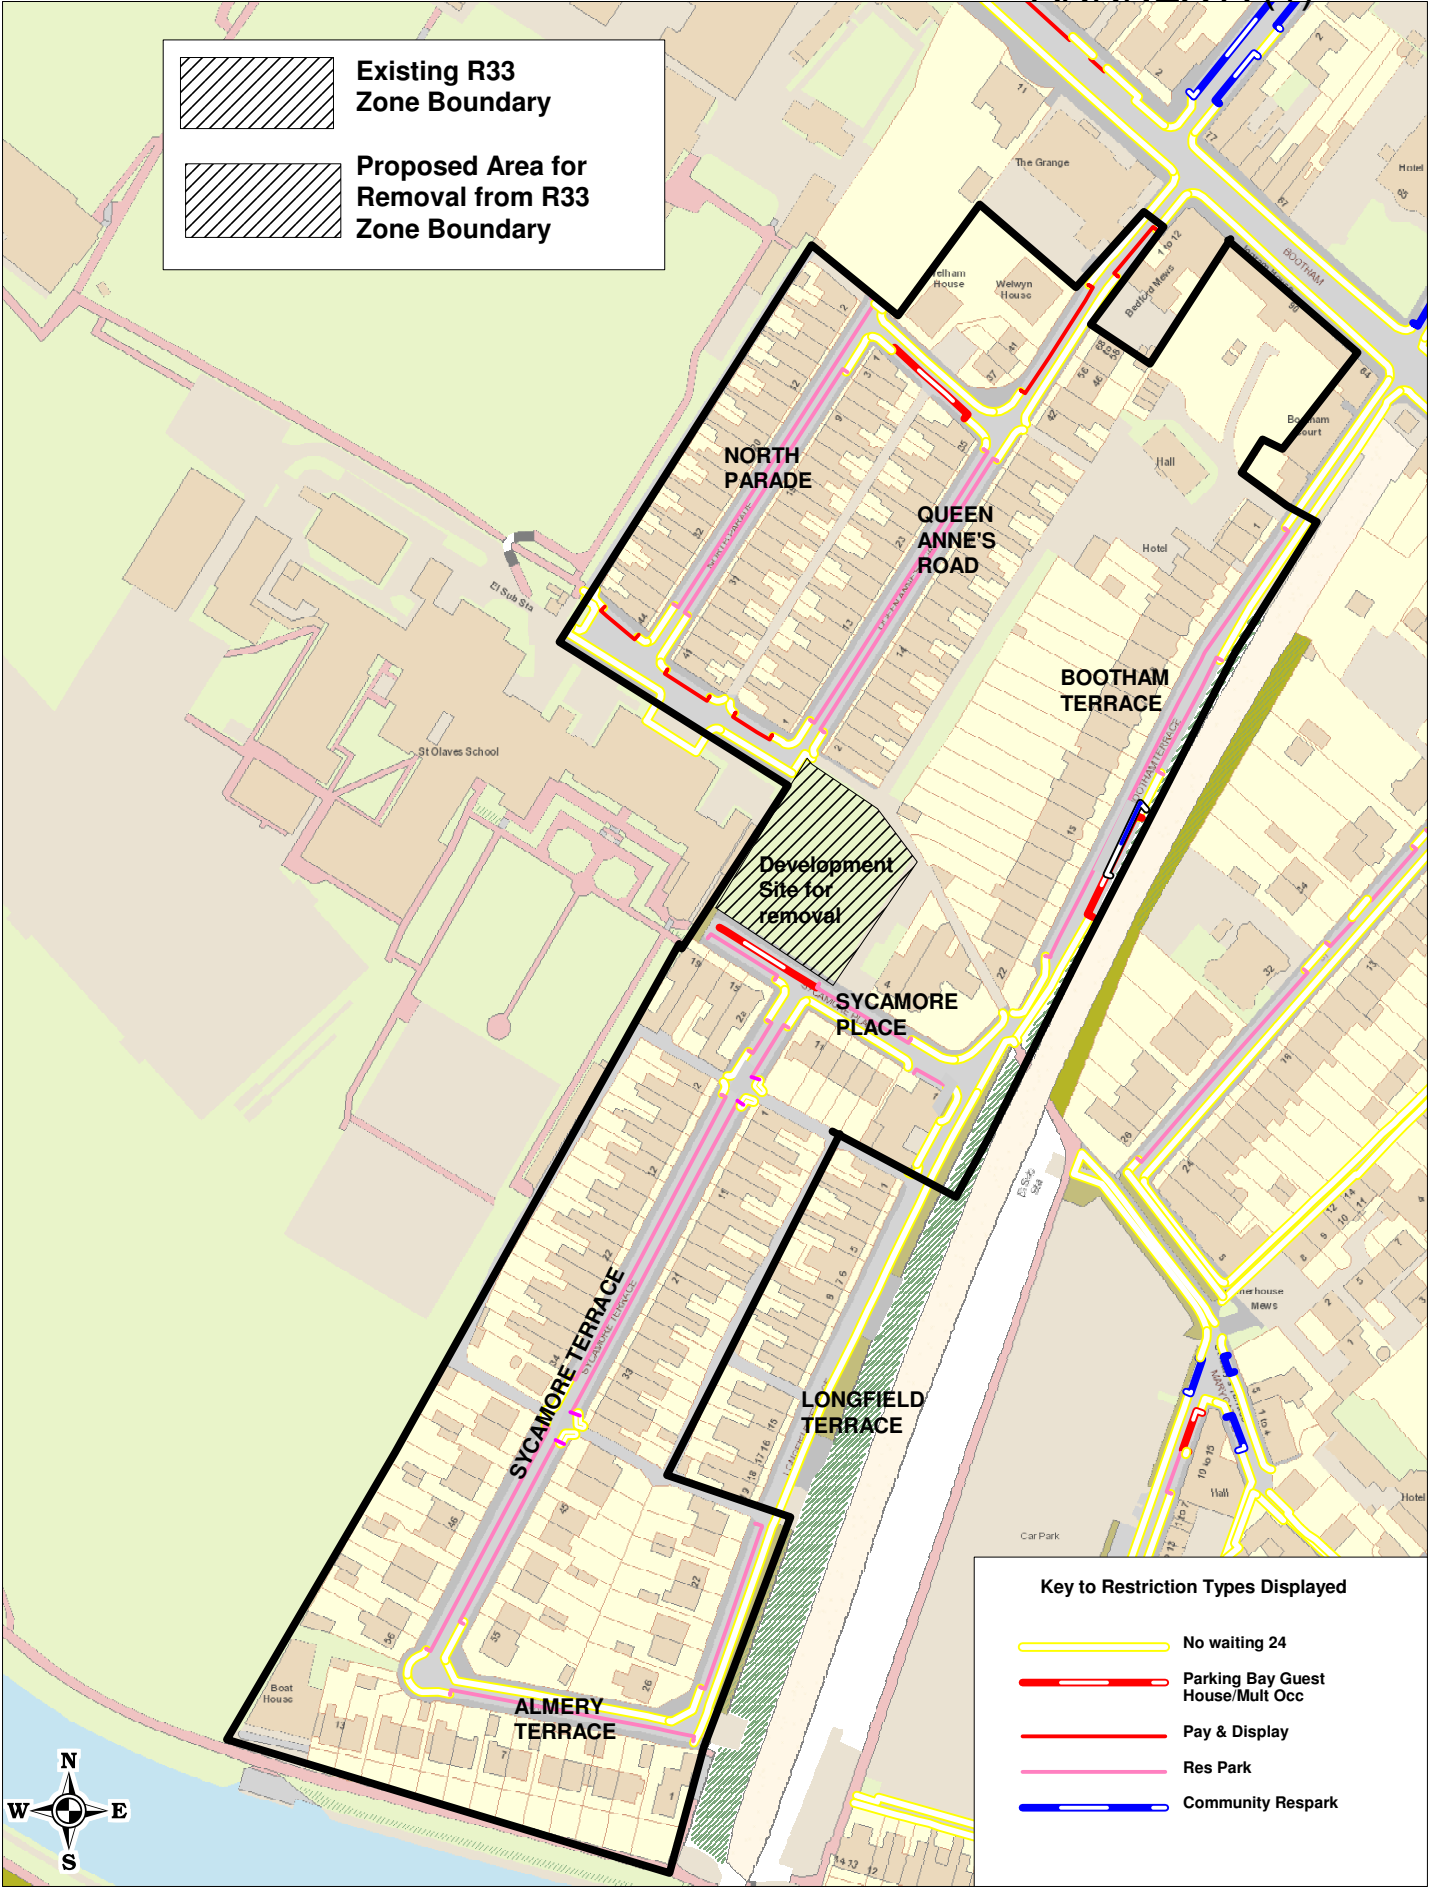

Existing R33 Zone Boundary

Proposed Area for Removal from R33 Zone Boundary

Key to Restriction Types Displayed

- No waiting 24
- Parking Bay Guest House/Mult Occ
- Pay & Display
- Res Park
- Community Respark

+ Crown copyright. All rights reserved
 Licence No. 2003

**Annex A1, Existing R33 Zone Boundary
 Proposed Area for Removal**

SCALE	1 : 2100
DATE	05/11/2018
DRAWING No.	
DRAWN BY	